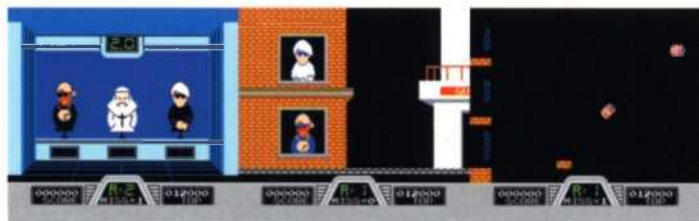

Minimalize Mario

– THE WORK OF CORY
ARCANGEL (BEIGE)
BY RAPHAEL GYGAX

10

27

32

33

34

35

36

37

39

40

42

43

46

48